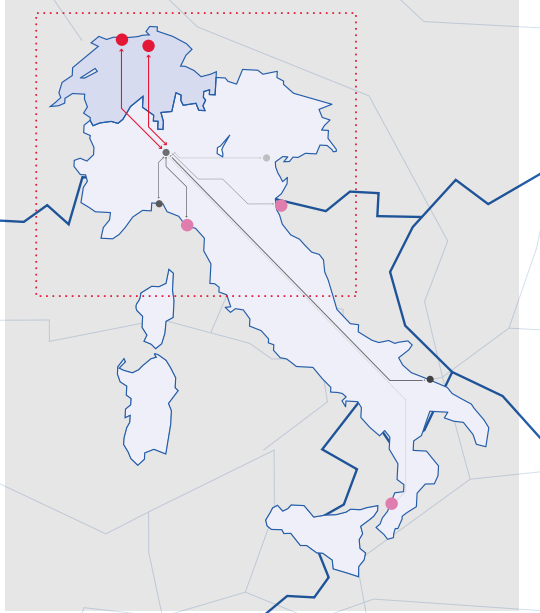

# CONTSHIP HANNIBAL DOUBLES

RAIL SERVICE FOR THE SWISS MARKET

FROM JULY 2018: A NEW DAILY SERVICE TO NIEDERGLATT  
will improve Shippers', FFWS' and Carriers' alternatives  
to connect maritime trades via La Spezia and other Italian Gateways

**DAY A - DAY C (morning) SERVICE FOR OCEAN TRADES**  
**DAY A - DAY B (morning) SERVICE FOR CONTINENTAL TRADES**

**FRENKENDORF (BASEL)**

**NIEDERGLATT (ZÜRICH)**

**EXPANDED SERVICE OFFERING**

MELZO (Milan)

## TERMINALS

### ITALY